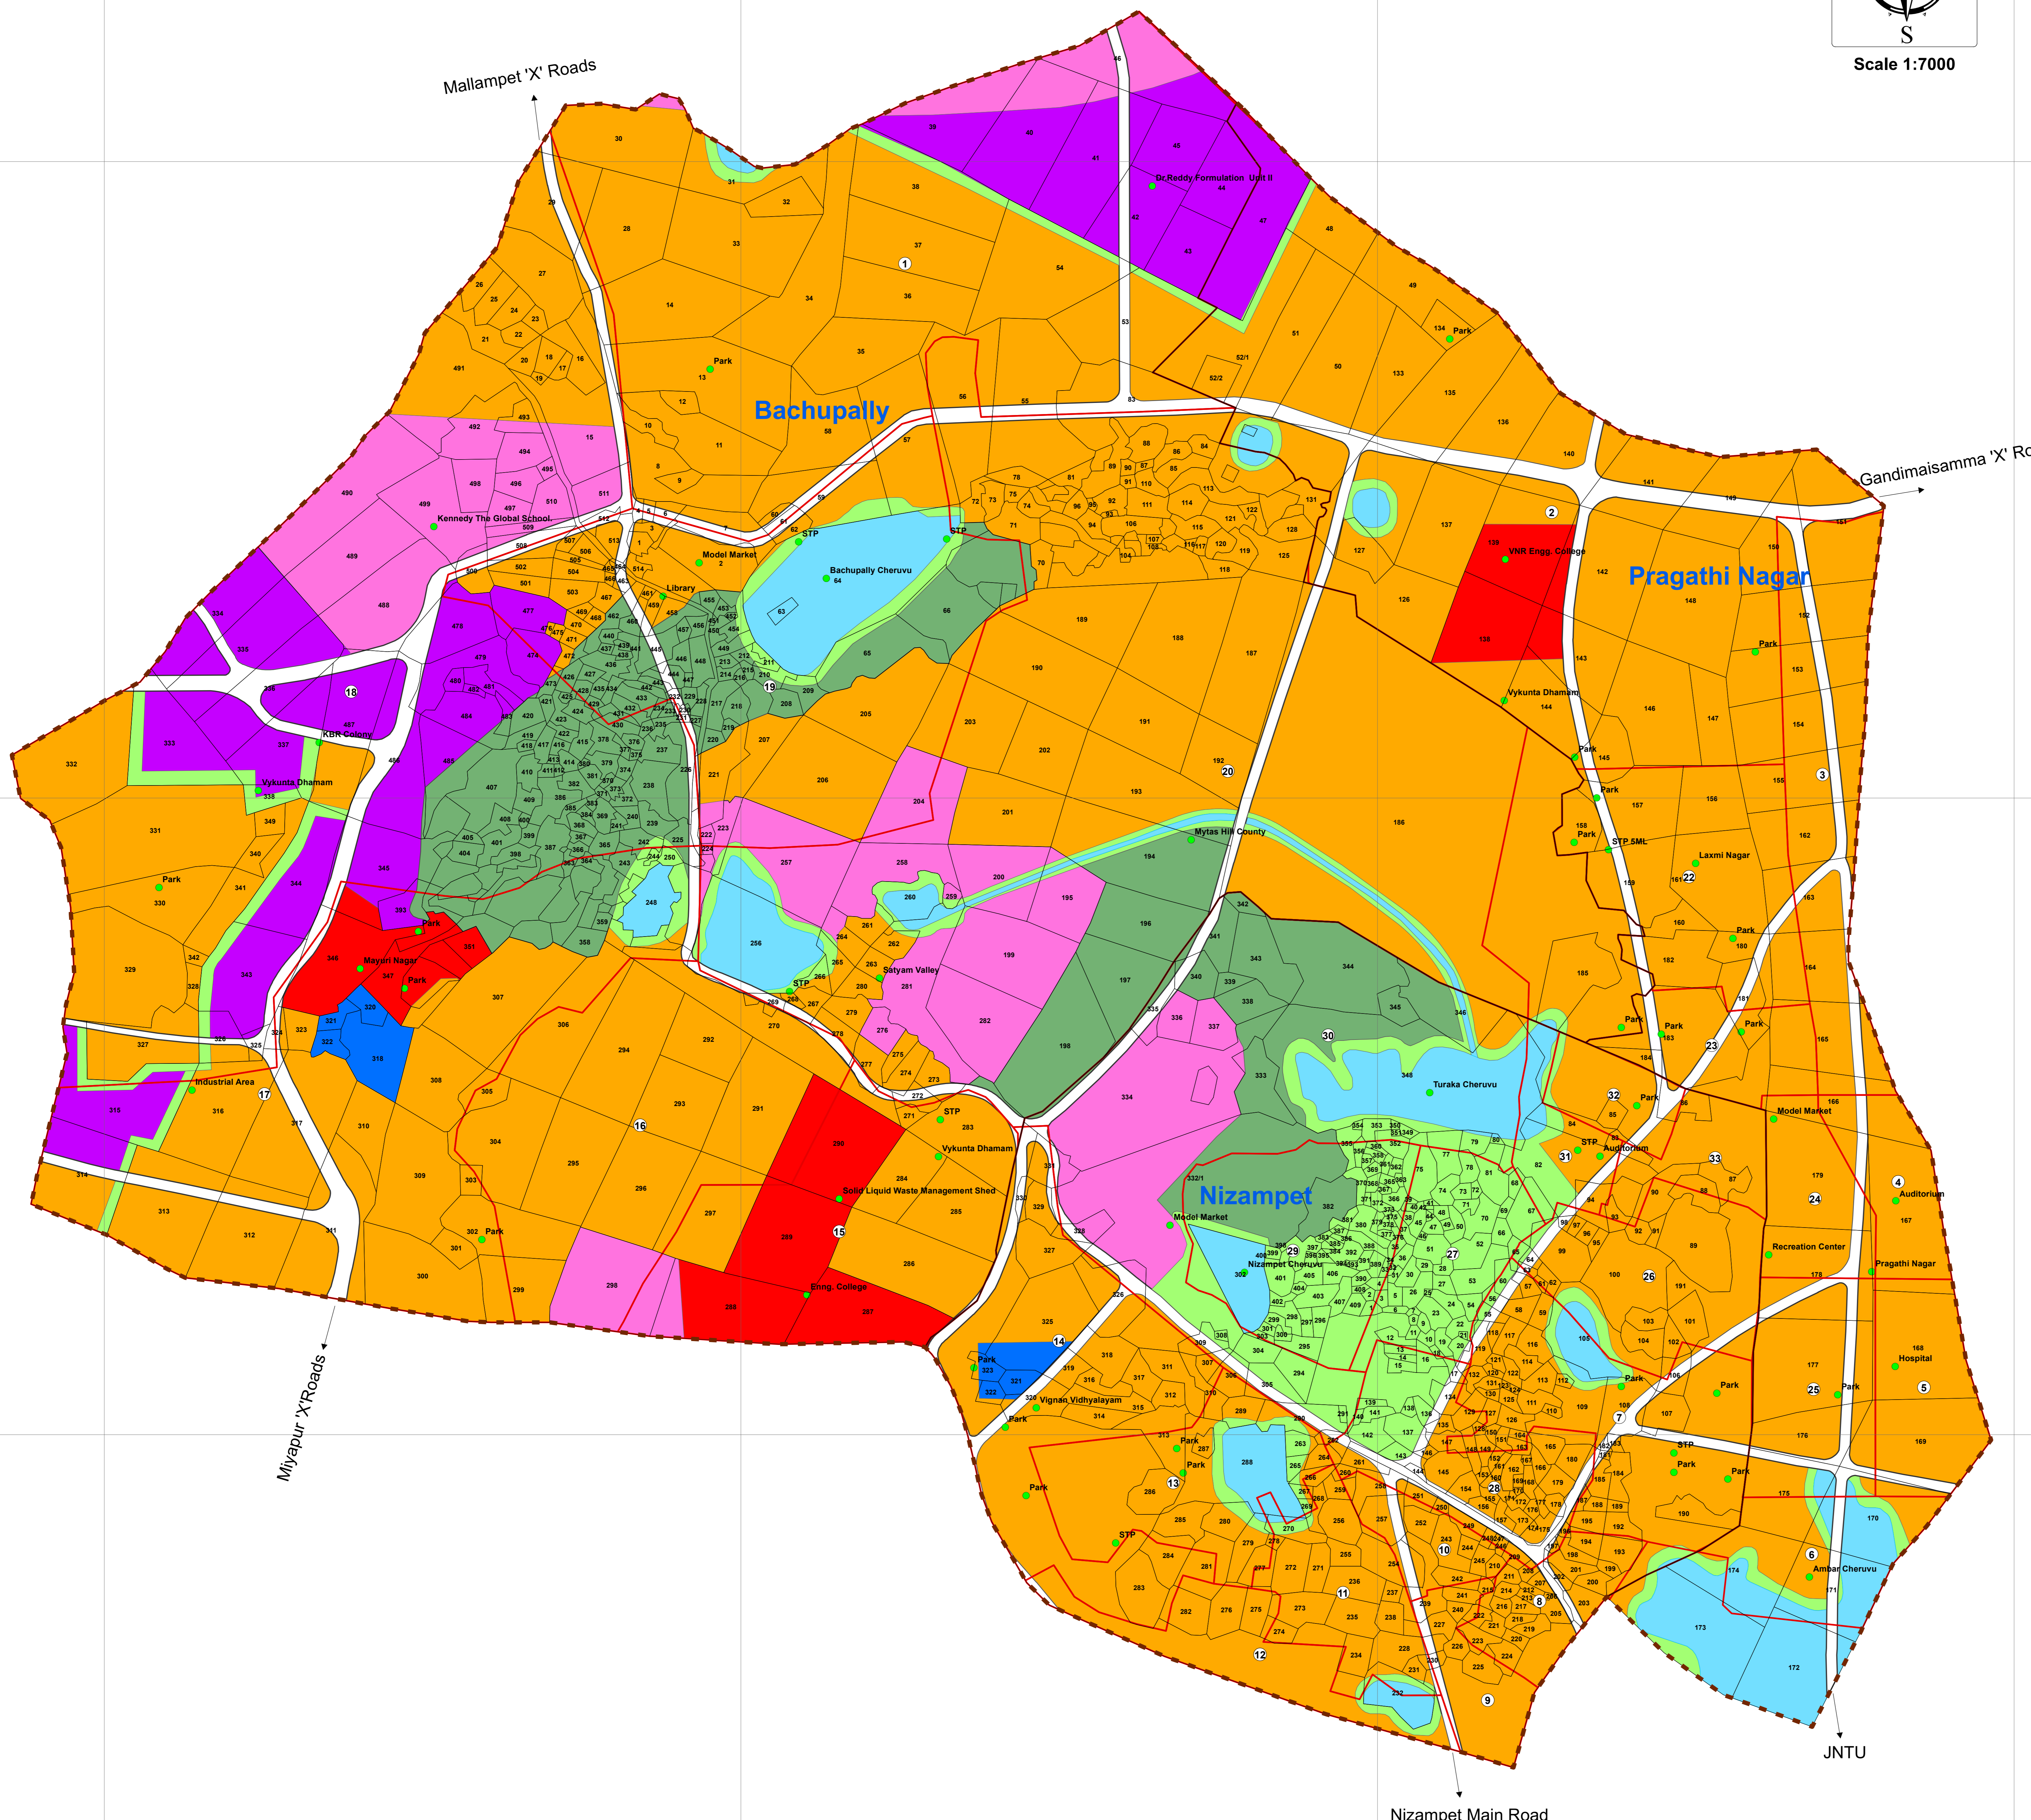

MASTER PLAN - NIZAMPET MUNICIPAL CORPORATION

Key Map

Legend

Symbol	Class	Area (Sq.Km)	Area %
	Residential Zone	10.62	59.30
	Commercial Zone	0.08	0.46
	Conservation Zone	1.30	7.26
	Manufacturing Zone	1.04	5.81
	Multiple Use Zone	1.27	7.09
	Open Space Zone	1.08	6.05
	Public & Semi Public Zone	0.52	2.88
	Waterbody	0.79	4.42
	Landmarks	---	---
	Village Boundary	---	---
	Survey Numbers	---	---
	Ward Boundaries	---	---
	Proposed Road	1.20	6.72
	Nizampet Municipal Limits	17.91	100

OFFICE OF THE
NIZAMPET MUNICIPAL CORPORATION,
HYDERABAD, TELANGANA