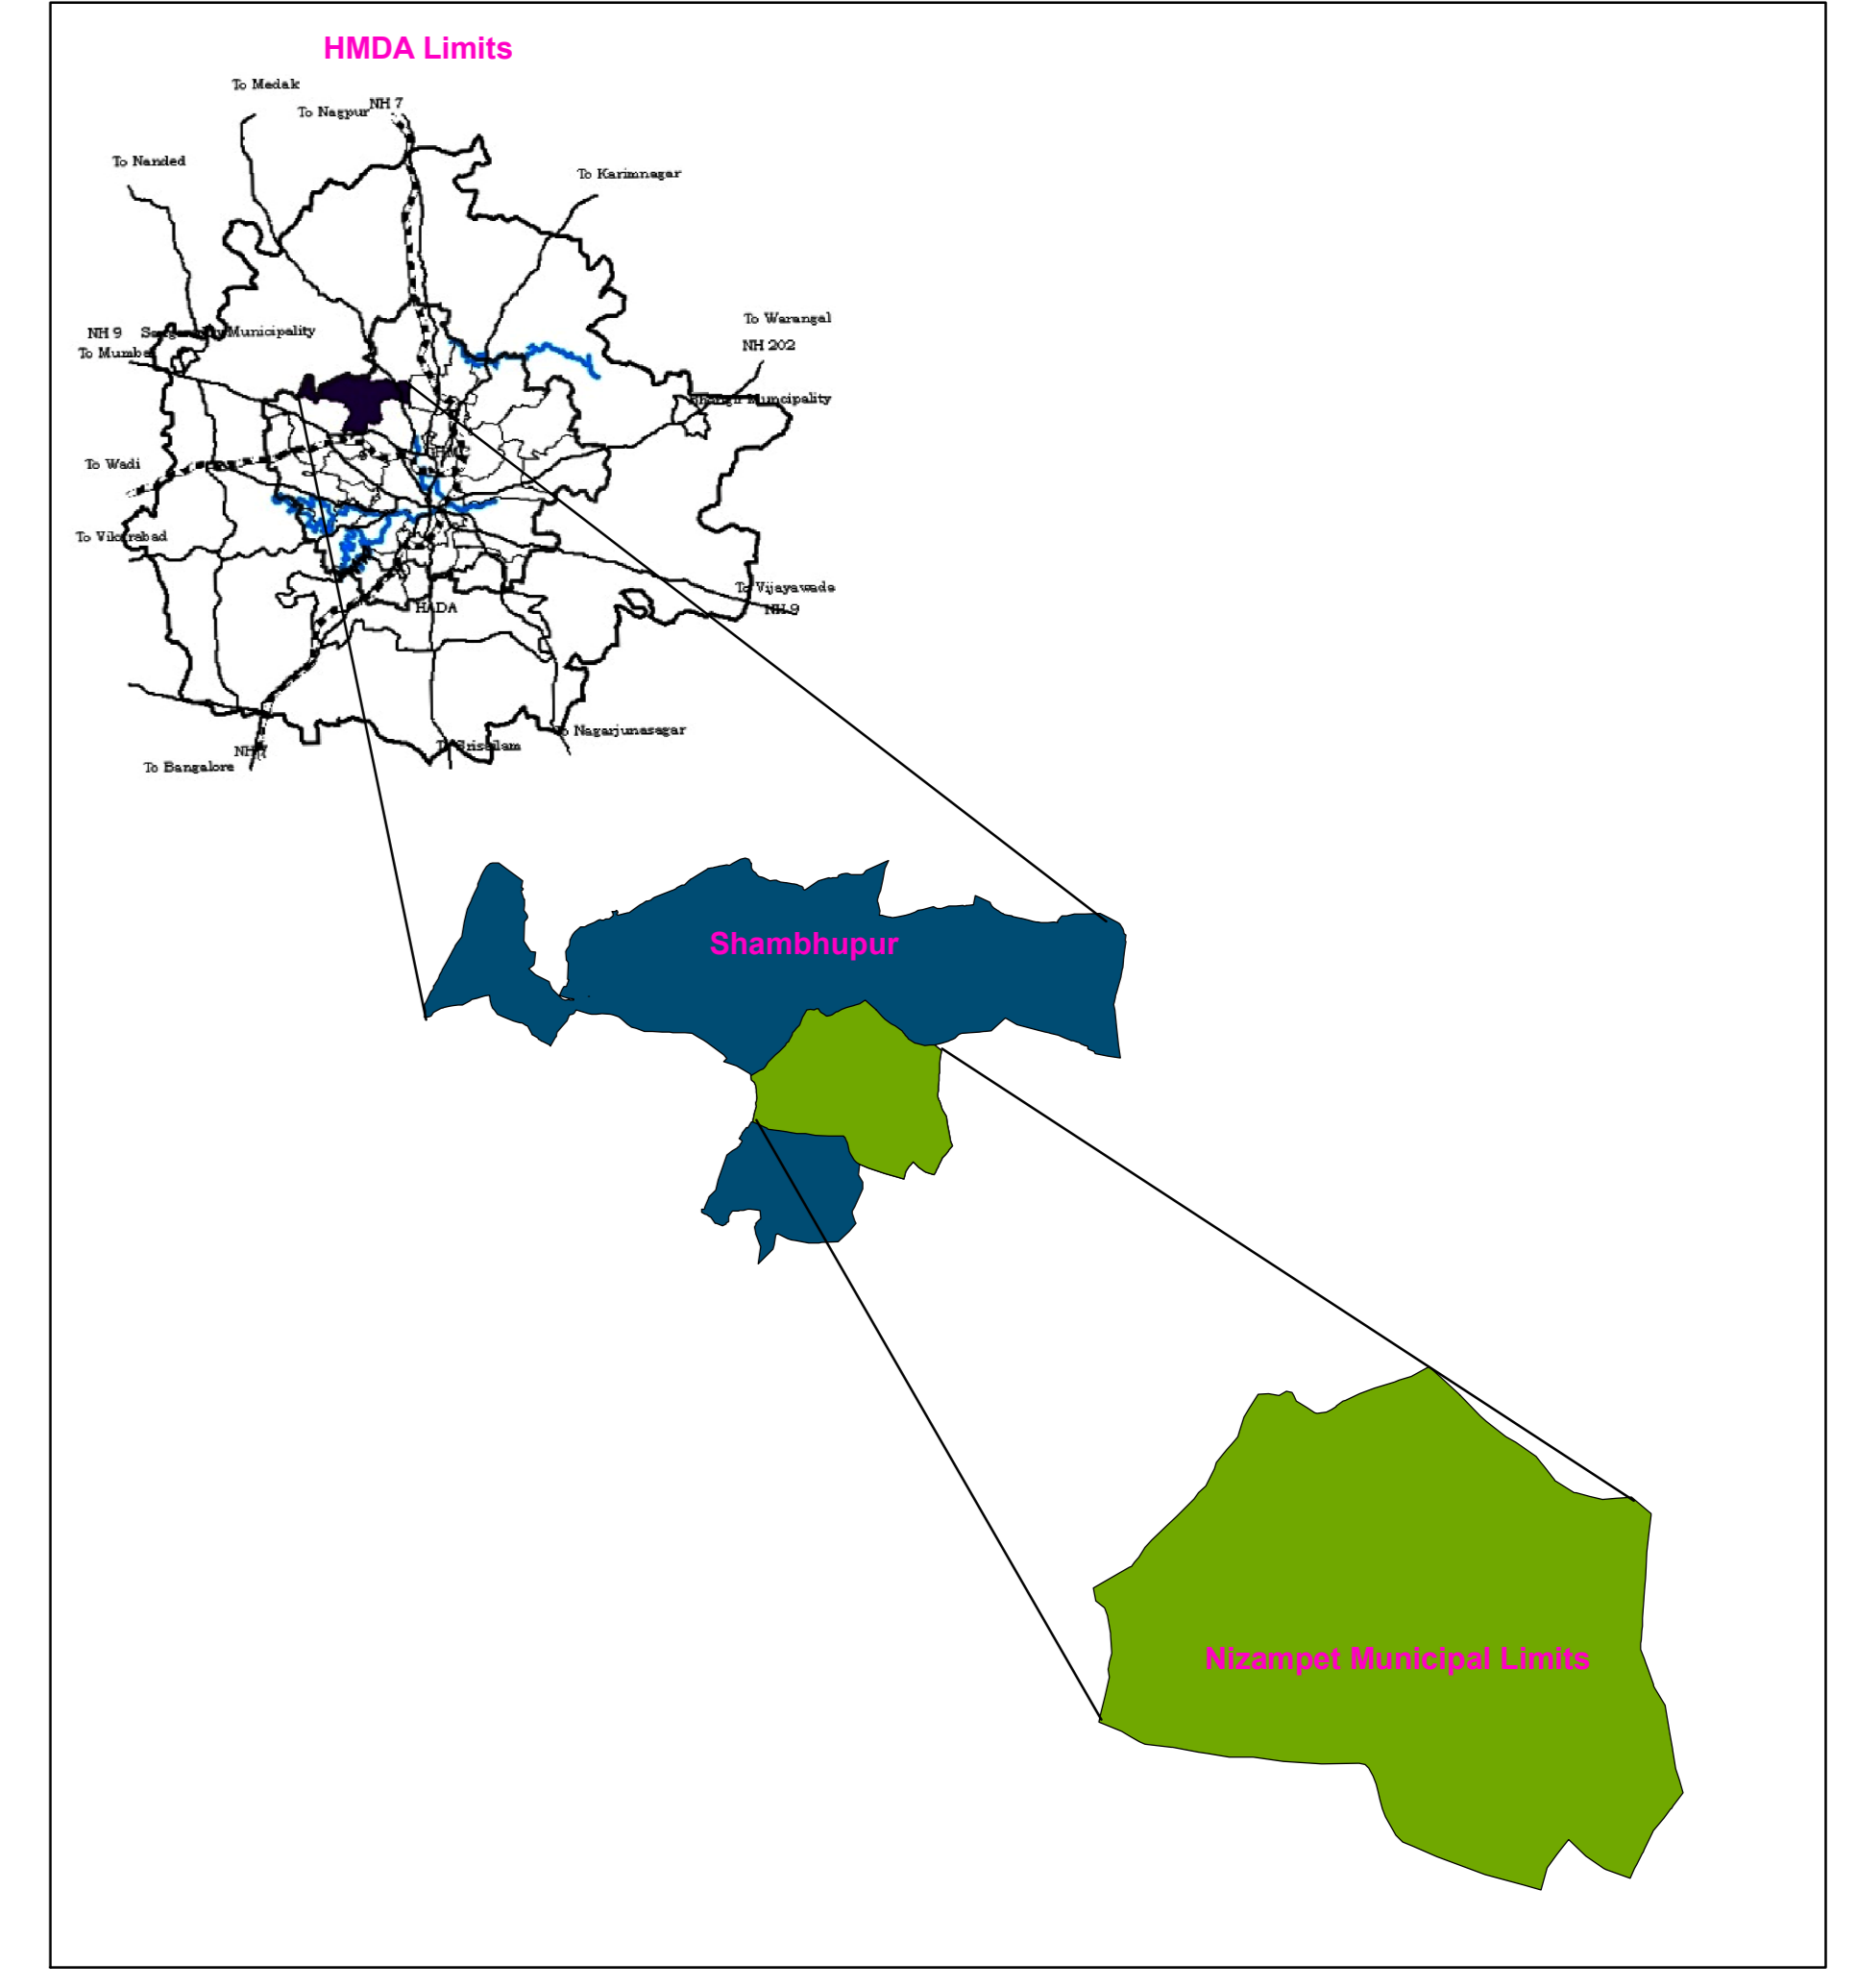

MASTER PLAN - NIZAMPET MUNICIPAL CORPORATION

Key Map

Legend

Symbol	Class	Area (Sq.Km)	Area %
	Residential Zone	10.62	59.30
	Commercial Zone	0.08	0.46
	Conservation Zone	1.30	7.26
	Manufacturing Zone	1.04	5.81
	Multiple Use Zone	1.27	7.09
	Open Space Zone	1.08	6.05
	Public & Semi Public Zone	0.52	2.88
	Waterbody	0.79	4.42
	Landmarks	---	---
	Village Boundary	---	---
	Survey Numbers	---	---
	Ward Boundaries	---	---
	Proposed Road	1.20	6.72
	Nizampet Municipal Limits	17.91	100

OFFICE OF THE
NIZAMPET MUNICIPAL CORPORATION,
HYDERABAD, TELANGANA